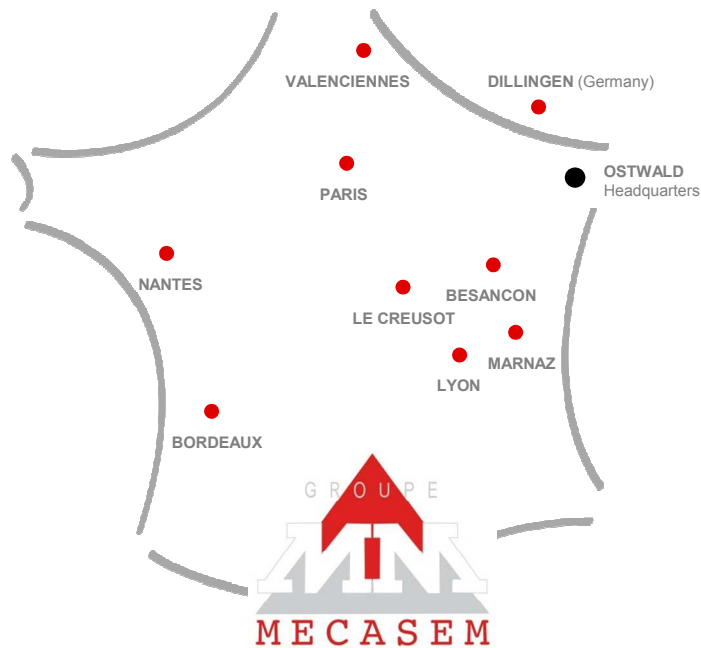

The MECASEM group locations

www.mecasem.com

Headquarters

MECASEM

90 rue de Lingolsheim - BP 47
F-67542 OSTWALD Cedex
FRANCE

Your contacts:

Mrs. Stéphanie CHEVALIER, Managing Director
Mrs. Sophie SEHER, Metrology Manager